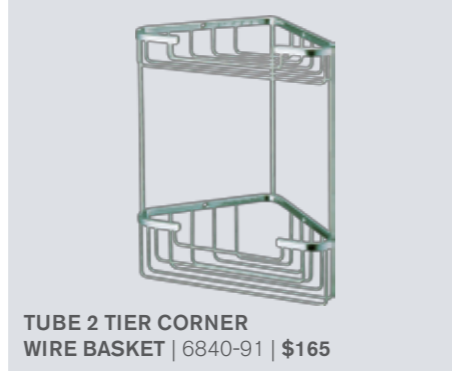

PORTOFINO TOILET ROLL HOLDER WITH COVER | 6818-41 | $85

ACCESSORIES

ACCESSORIES