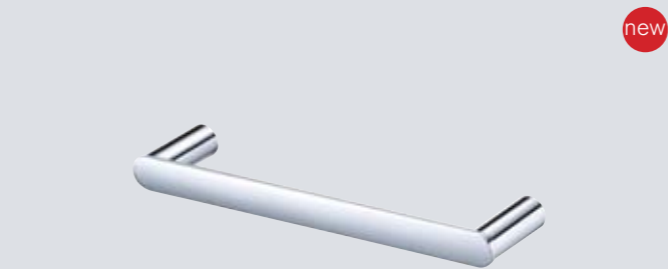

SHOWER CADDIES

progetto
TAPWARE & ACCESSORIES

progetto
TAPWARE & ACCESSORIES

MINIMO

PLUMBLINE 2 TIER SHOWER CADDY
SCC2 | \$169

PLUMBLINE 3 TIER SHOWER CADDY
SCC3 | \$235

Features and Benefits

- Stylish Glass Shelving that suits any shower
- Can be fitted to tiled or acrylic shower walls
- Fits into corner of shower
- Easy to install - single fixing point
- Compact - will not interfere with showering area
- Chrome on brass construction
- Toughened Safety Glass shelves
- Sizes: 2 Tier: 525mm high
3 Tier: 770mm high

MINIMO TOILET ROLL HOLDER | 6922-40 | \$139

MINIMO SPARE TOILET ROLL HOLDER | 6922-43 | \$79

MINIMO ROBE HOOK | 6922-50 | \$45

MINIMO TOILET BRUSH & HOLDER
WALL MOUNT | 6922-83 | \$199

MINIMO TOWEL RAIL 30CM | 6922-11 | \$175

MINIMO TOWEL RAIL 60CM | 6922-10 | \$239
MINIMO TOWEL RAIL 76CM | 6922-13 | \$289

MINIMO DOUBLE TOWEL RAIL 60CM | 6922-14 | \$305
MINIMO DOUBLE TOWEL RAIL 76CM | 6922-15 | \$375

MINIMO GLASS SHELF 45CM | 6922-70 | \$319