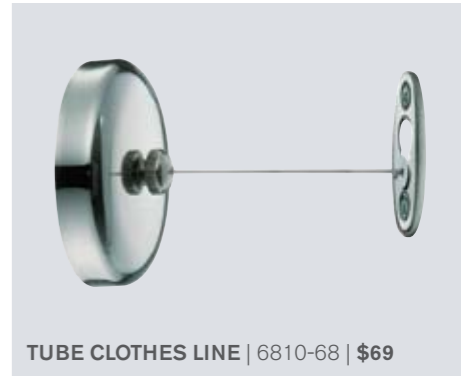

ACCESSORIES

ACCESSORIES