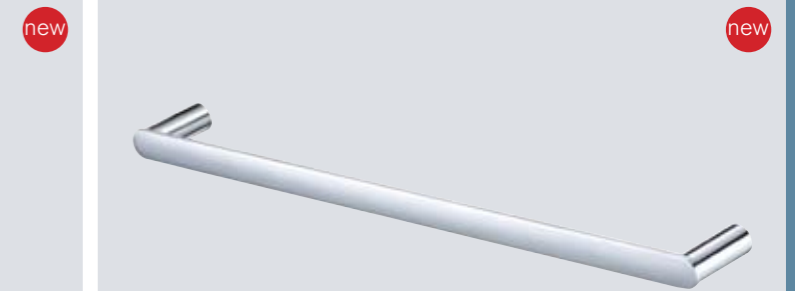

SHOWER CADDIES

progetto
TAPWARE & ACCESSORIES

progetto
TAPWARE & ACCESSORIES

MINIMO

PLUMBLINE 2 TIER SHOWER CADDY
SCC2 | \$169

PLUMBLINE 3 TIER SHOWER CADDY
SCC3 | \$235

Features and Benefits

- Stylish Glass Shelving that suits any shower
- Can be fitted to tiled or acrylic shower walls
- Fits into corner of shower
- Easy to install - single fixing point
- Compact - will not interfere with showering area
- Chrome on brass construction
- Toughened Safety Glass shelves
- Sizes: 2 Tier: 525mm high
3 Tier: 770mm high

MINIMO TOILET ROLL HOLDER | 6922-40 | \$139

MINIMO SPARE TOILET ROLL HOLDER | 6922-43 | \$79

MINIMO ROBE HOOK | 6922-50 | \$45

MINIMO TOILET BRUSH & HOLDER
WALL MOUNT | 6922-83 | \$199

MINIMO TOWEL RAIL 30CM | 6922-11 | \$175

MINIMO TOWEL RAIL 60CM | 6922-10 | \$239
MINIMO TOWEL RAIL 76CM | 6922-13 | \$289

MINIMO DOUBLE TOWEL RAIL 60CM | 6922-14 | \$305
MINIMO DOUBLE TOWEL RAIL 76CM | 6922-15 | \$375

MINIMO GLASS SHELF 45CM | 6922-70 | \$319