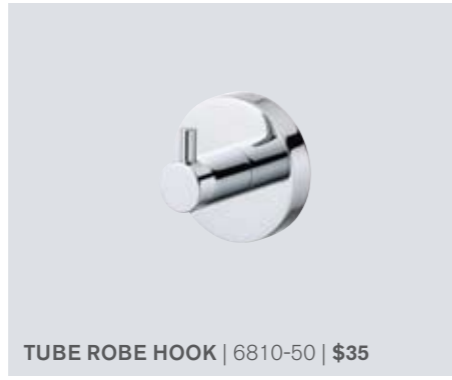

SHOWER CADDIES

progetto
TAPWARE & ACCESSORIES

progetto
TAPWARE & ACCESSORIES

MINIMO

PLUMBLINE 2 TIER SHOWER CADDY
SCC2 | \$169

PLUMBLINE 3 TIER SHOWER CADDY
SCC3 | \$235

Features and Benefits

- Stylish Glass Shelving that suits any shower
- Can be fitted to tiled or acrylic shower walls
- Fits into corner of shower
- Easy to install - single fixing point
- Compact - will not interfere with showering area
- Chrome on brass construction
- Toughened Safety Glass shelves
- Sizes: 2 Tier: 525mm high
3 Tier: 770mm high

MINIMO TOILET ROLL HOLDER | 6922-40 | \$139

MINIMO SPARE TOILET ROLL HOLDER | 6922-43 | \$79

MINIMO ROBE HOOK | 6922-50 | \$45

MINIMO TOILET BRUSH & HOLDER
WALL MOUNT | 6922-83 | \$199

MINIMO TOWEL RAIL 30CM | 6922-11 | \$175

MINIMO TOWEL RAIL 60CM | 6922-10 | \$239
MINIMO TOWEL RAIL 76CM | 6922-13 | \$289

MINIMO DOUBLE TOWEL RAIL 60CM | 6922-14 | \$305
MINIMO DOUBLE TOWEL RAIL 76CM | 6922-15 | \$375

MINIMO GLASS SHELF 45CM | 6922-70 | \$319

ACCESSORIES

ACCESSORIES

ACCESSORIES

ACCESSORIES

PORTOFINO TOILET ROLL HOLDER | 6818-40 | \$65

PORTOFINO TOILET ROLL HOLDER WITH COVER | 6818-41 | \$85

PORTOFINO TOWEL RING | 6818-60 | \$65

STILMAR TOILET ROLL HOLDER | 455 | \$189