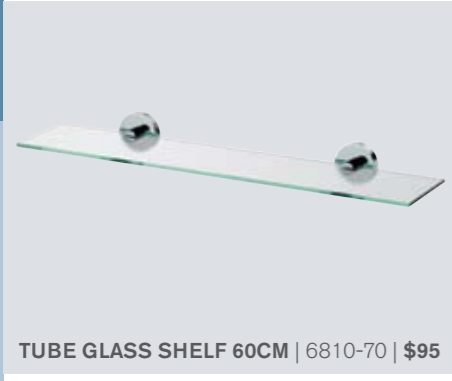

ACCESSORIES

ACCESSORIES