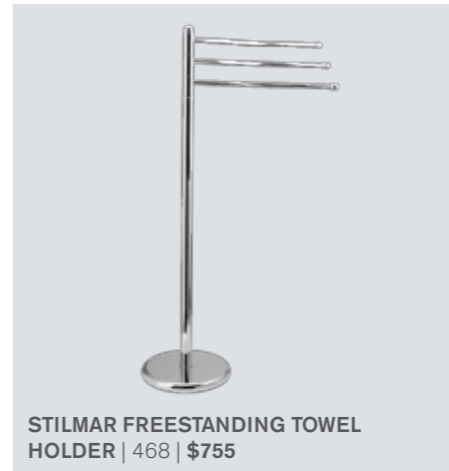

STILMAR PORCELAIN SOAP & TUMBLER HOLDER | 453 | \$425

STILMAR PORCELAIN SPONGE HOLDER | 464 | \$265

STILMAR FINISHES

Code	Finish
CR	Chrome As priced
CC	Satin Chrome Add 25%
NI	Bright Nickel (protected) Add 25%
NS	Brushed Nickel (natural) Add 25%
OL	Polished Brass (natural) Add 25%
RM	Chrome-Gold Add 25%
OT	Brass (Light Gold) Add 80%
AU	Gold Add 80%
AA	Antique Silver Add 80%
BA	Antique Bronze Add 80%
RA	Antique Copper Add 80%
OS	Satin Gold Add 100%

*Please note OL finish is made without any surface protection so will tarnish. Tarnish can be removed using appropriate polishing products

PORTOFINO WALL MOUNTED TOOTHBRUSH HOLDER | 6918-35 | \$59

PORTOFINO TOILET BRUSH AND HOLDER WALL MOUNT | 6909-83 | \$149
FLOOR MOUNT | 6818-84 | \$149

PORTOFINO BENCH MOUNT MAGNIFYING MIRROR | 7801-75-82 | \$149
• 2 x magnification

STILMAR FREESTANDING TOILET BRUSH AND HOLDER | 467 | \$335

STILMAR FREESTANDING TOWEL HOLDER | 468 | \$755

ACCESSORIES

ACCESSORIES

VIAREGGIO TOILET ROLL HOLDER
134/VG | \$219

VIAREGGIO TOWEL RING 35CM
137/VG | \$279

VIAREGGIO GLASS SHELF 73CM
174/VG | \$559

ALBANY TOILET ROLL HOLDER
134/AY | \$255

ALBANY TOWEL RING 35CM | 137/AY |
\$329