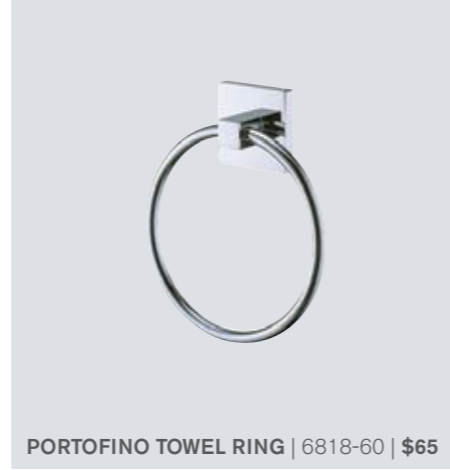

SHOWER CADDIES

progetto
TAPWARE & ACCESSORIES

progetto
TAPWARE & ACCESSORIES

MINIMO

PLUMBLINE 2 TIER SHOWER CADDY
SCC2 | \$169

PLUMBLINE 3 TIER SHOWER CADDY
SCC3 | \$235

Features and Benefits

- Stylish Glass Shelving that suits any shower
- Can be fitted to tiled or acrylic shower walls
- Fits into corner of shower
- Easy to install - single fixing point
- Compact - will not interfere with showering area
- Chrome on brass construction
- Toughened Safety Glass shelves
- Sizes: 2 Tier: 525mm high
3 Tier: 770mm high

MINIMO TOILET ROLL HOLDER | 6922-40 | \$139

MINIMO SPARE TOILET ROLL HOLDER | 6922-43 | \$79

MINIMO ROBE HOOK | 6922-50 | \$45

MINIMO TOILET BRUSH & HOLDER
WALL MOUNT | 6922-83 | \$199

MINIMO TOWEL RAIL 30CM | 6922-11 | \$175

ACCESSORIES

ACCESSORIES

ACCESSORIES

ACCESSORIES

PORTOFINO TOILET ROLL HOLDER | 6818-40 | \$65

PORTOFINO TOILET ROLL HOLDER WITH COVER | 6818-41 | \$85

PORTOFINO TOWEL RING | 6818-60 | \$65

STILMAR TOILET ROLL HOLDER | 455 | \$189