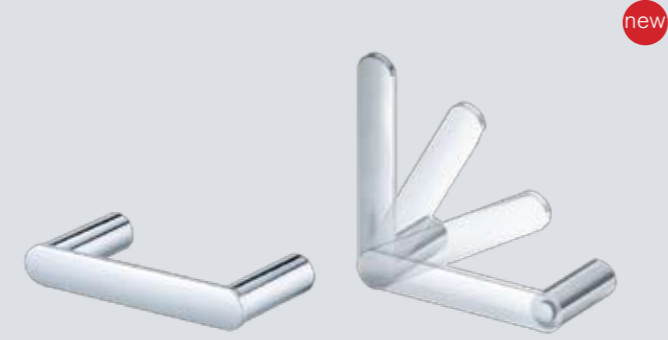

ACCESSORIES

SHOWER CADDIES	166
MINIMO	167
TUBE	168
PORTOFINO	170
STILMAR	171
VIAREGGIO	172
ALBANY	173

TUBE WALL MOUNT SOAP DISPENSER STAINLESS STEEL | 6810-27
TUBE TOWEL RAIL 60CM | 6810-10-81CP
TUBE TOILET ROLL HOLDER WITH COVER | 6810-41

SHOWER CADDIES

progetto
TAPWARE & ACCESSORIES

progetto
TAPWARE & ACCESSORIES

MINIMO

PLUMBLINE 2 TIER SHOWER CADDY
SCC2 | \$169

PLUMBLINE 3 TIER SHOWER CADDY
SCC3 | \$235

Features and Benefits

- Stylish Glass Shelving that suits any shower
- Can be fitted to tiled or acrylic shower walls
- Fits into corner of shower
- Easy to install - single fixing point
- Compact - will not interfere with showering area
- Chrome on brass construction
- Toughened Safety Glass shelves
- Sizes: 2 Tier: 525mm high
3 Tier: 770mm high

MINIMO TOILET ROLL HOLDER | 6922-40 | \$139

MINIMO SPARE TOILET ROLL HOLDER | 6922-43 | \$79

MINIMO ROBE HOOK | 6922-50 | \$45

MINIMO TOILET BRUSH & HOLDER
WALL MOUNT | 6922-83 | \$199

MINIMO TOWEL RAIL 30CM | 6922-11 | \$175