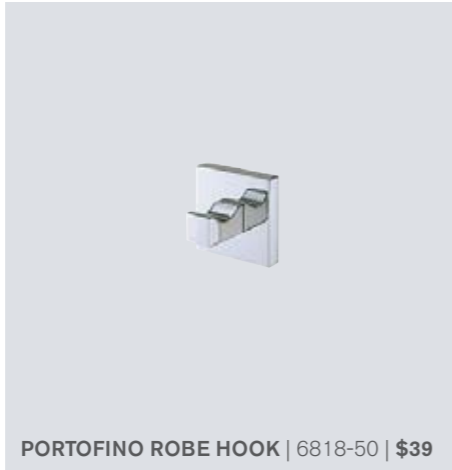

PORTOFINO TOWEL RAIL 60CM | 6818-10 | \$115

PORTOFINO DOUBLE TOWEL RAIL 60CM | 6818-14 | \$159

STILMAR DOUBLE ROBE HOOK | 456 | \$249

STILMAR ROBE HOOK | 457 | \$159

STILMAR PORCELAIN CORNER SHELF | 466 | \$149

PORTOFINO GLASS SHELF 60CM | 6818-70 | \$105

PORTOFINO ROBE HOOK | 6818-50 | \$39

PORTOFINO GLASS SOAP DISH AND HOLDER | 6818-20 | \$69
PORTOFINO GLASS TUMBLER AND HOLDER | 6818-30 | \$69

STILMAR WALL LAMP | 470 | \$369