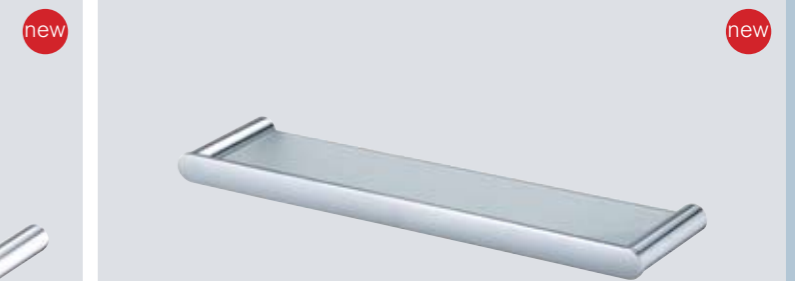

SHOWER CADDIES

progetto
TAPWARE & ACCESSORIES

progetto
TAPWARE & ACCESSORIES

MINIMO

PLUMBLINE 2 TIER SHOWER CADDY
SCC2 | \$169

PLUMBLINE 3 TIER SHOWER CADDY
SCC3 | \$235

Features and Benefits

- Stylish Glass Shelving that suits any shower
- Can be fitted to tiled or acrylic shower walls
- Fits into corner of shower
- Easy to install - single fixing point
- Compact - will not interfere with showering area
- Chrome on brass construction
- Toughened Safety Glass shelves
- Sizes: 2 Tier: 525mm high
3 Tier: 770mm high

MINIMO TOILET ROLL HOLDER | 6922-40 | \$139

MINIMO SPARE TOILET ROLL HOLDER | 6922-43 | \$79

MINIMO ROBE HOOK | 6922-50 | \$45

MINIMO TOILET BRUSH & HOLDER
WALL MOUNT | 6922-83 | \$199

MINIMO TOWEL RAIL 30CM | 6922-11 | \$175

MINIMO TOWEL RAIL 60CM | 6922-10 | \$239
MINIMO TOWEL RAIL 76CM | 6922-13 | \$289

MINIMO DOUBLE TOWEL RAIL 60CM | 6922-14 | \$305
MINIMO DOUBLE TOWEL RAIL 76CM | 6922-15 | \$375

MINIMO GLASS SHELF 45CM | 6922-70 | \$319