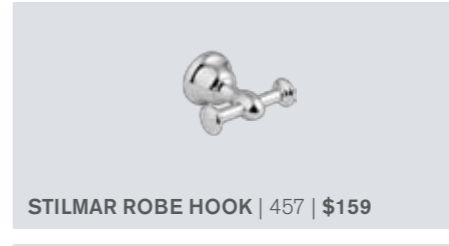

STILMAR TOWEL RING | 459 | \$249

STILMAR TOWEL RAIL 40CM | 460 | \$279
STILMAR TOWEL RAIL 55CM | 461 | \$309
STILMAR TOWEL RAIL 70CM | 462 | \$329

PORTOFINO SWIVELLING DOUBLE TOWEL BAR | 6818-12 | \$115

PORTOFINO TOWEL RAIL 60CM | 6818-10 | \$115

PORTOFINO DOUBLE TOWEL RAIL 60CM | 6818-14 | \$159

STILMAR DOUBLE ROBE HOOK | 456 | \$249

STILMAR ROBE HOOK | 457 | \$159

STILMAR PORCELAIN CORNER SHELF | 466 | \$149