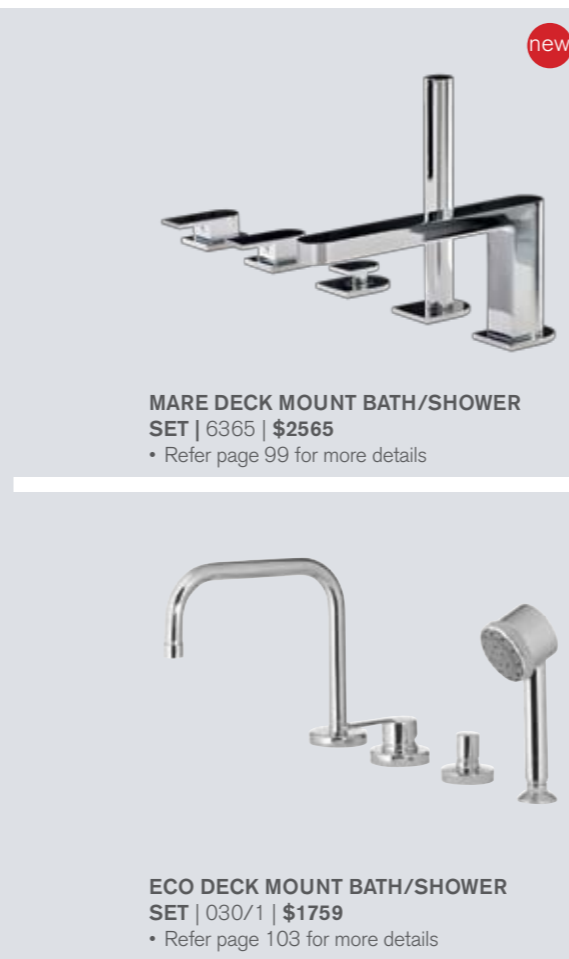

BATH WASTE & OVERFLOW, PLUG & CHAIN
 - EXPOSED CHROME | 1058ECR | \$329
BATH WASTE & OVERFLOW, PLUG & CHAIN
 - EXPOSED GOLD | 1058EAU | \$395

Exposed waste: for use when overflow pipe is visible

Below is a small selection of bath sets and mixers, however there is more available in the ranges of the tapware section

ECO SOLE FLOOR MOUNT BATH FILLER WITH HANDSHOWER CHROME | 03EC/ES/CR

TUBE FLOOR MOUNT BATH SPOUT | 372500 | \$985
 • Spout reach from centre 250mm
 • Height from floor to underside of spout 680mm

TUBE FLOOR MOUNT BATH FILLER WITH HANDSHOWER | 372534 | \$1199
 • Spout reach from centre 160mm
 • Height from floor to underside of spout max 1135mm (base can be installed below floor level)