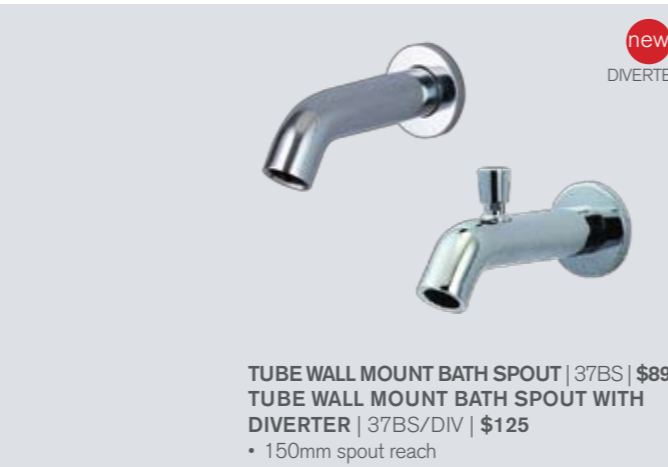

MARE WALL MOUNT BATH SPOUT | 1041 | \$619
• 200mm spout reach

new

CASCADE 2 WATERFALL BATH SPOUT | 12017 | \$235
• 75mm spout reach

VELA WALL MOUNT BATH SPOUT
210MM | 346 | \$409
250MM | 346/1 | \$409
• Available in Chrome (CR) **As priced**, Satin Chrome (CC) \$515, and Brushed Nickel (NV) \$595
• Also available custom length (\$POA)

new

TUBE SWIVEL WALL MOUNT BATH SPOUT | 37BS-SW | \$265
• 225mm spout reach

PROGETTO CASCADE 3 WATERFALL BATH SPOUT | 12021 | \$425
• 150mm spout reach

ECO WALL MOUNT SPOUT | 345/1 | \$245
• 210mm spout reach • Available in Chrome (CR) **As priced**, Satin Chrome (CC) \$269, and Brushed Nickel (NV) \$345
• Also available custom length (\$POA)

ONDA WALL MOUNT SPOUT | 349 | \$229
• 180mm spout reach
• Priced in Chrome; also available in finishes of the Onda range, refer page 119 for options and pricing

VIAREGGIO WALL MOUNT BATH SPOUT
120MM | 341 | \$169
180MM | 342 | \$189
• Priced in Chrome; also available in finishes of the Viareggio range, refer page 125 for options and pricing