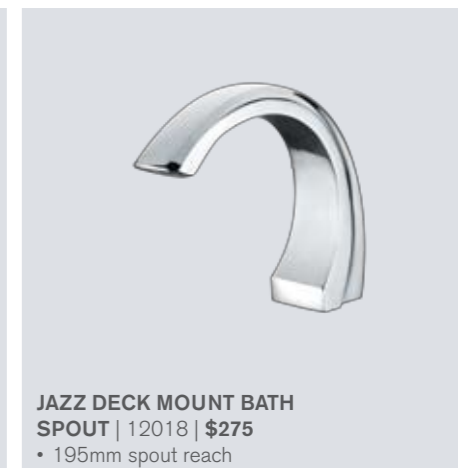

new

DIVERTER

TUBE WALL MOUNT BATH SPOUT | 37BS | \$89
TUBE WALL MOUNT BATH SPOUT WITH DIVERTER | 37BS/DIV | \$125
• 150mm spout reach

PONSI DECK MOUNT SWIVEL BATH SPOUT | 558/S | \$399
• 160mm spout reach
• Available in Chrome (CR) **As priced**, Satin Chrome (CC) \$495 and Brushed Nickel (NV) \$619

PONSI DECK MOUNT BATH SPOUT | 353 | \$545
• 185mm spout reach
• Priced in Chrome; also available in finishes of the Viareggio range, refer page 125 for options and pricing

new

METRO BATH SPOUT | 75BS | \$139
• 150mm spout reach

PORTOFINO WALL MOUNT BATH SPOUT | 12020 | \$115
• 170mm spout reach

PROGETTO WALL MOUNT BATH SPOUT | 78BS | \$115
• 180mm spout reach

CASCADE 1 WATERFALL DECK MOUNT BATH SPOUT | 12016 | \$135
• Mounts onto side of bath

PORTOFINO DECK MOUNT BATH SPOUT | 782249 | \$235
• 200mm spout reach • Waterfall spout

JAZZ DECK MOUNT BATH SPOUT | 12018 | \$275
• 195mm spout reach

BATHS

BATHS