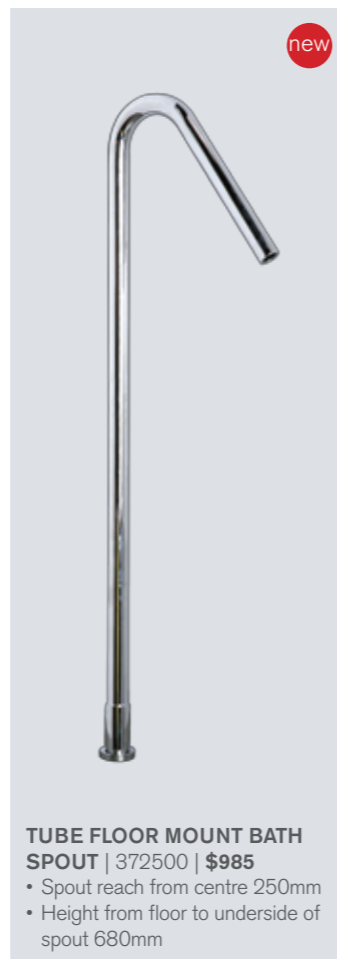

WASTE OPTIONS

BATH WASTE & OVERFLOW, PLUG & CHAIN
 - CONCEALED CHROME | 1058CR | \$119
BATH WASTE & OVERFLOW, PLUG & CHAIN
 - CONCEALED GOLD | 1058AU | \$169

Concealed waste: for use when overflow pipe is hidden

BATH WASTE & OVERFLOW, PLUG & CHAIN
 - EXPOSED CHROME | 1058ECR | \$329
BATH WASTE & OVERFLOW, PLUG & CHAIN
 - EXPOSED GOLD | 1058EAU | \$395

Exposed waste: for use when overflow pipe is visible

Below is a small selection of bath sets and mixers, however there is more available in the ranges of the tapware section

ECO SOLE FLOOR MOUNT BATH FILLER WITH HANDSHOWER CHROME | 03EC/ES/CR

TUBE FLOOR MOUNT BATH SPOUT | 372500 | \$985
 • Spout reach from centre 250mm
 • Height from floor to underside of spout 680mm

TUBE FLOOR MOUNT BATH FILLER WITH HANDSHOWER | 372534 | \$1199
 • Spout reach from centre 160mm
 • Height from floor to underside of spout max 1135mm (base can be installed below floor level)