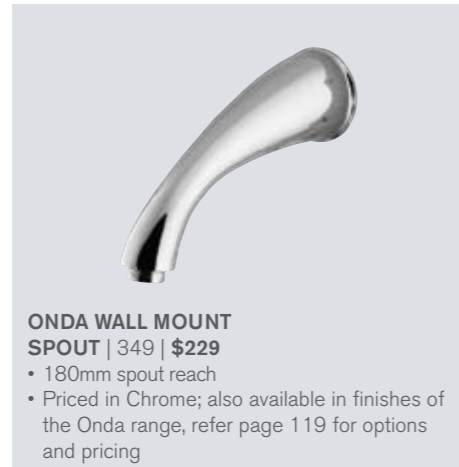

MARE WALL MOUNT BATH SPOUT | 1041 | \$619
• 200mm spout reach

new

CASCADE 2 WATERFALL BATH SPOUT | 12017 | \$235
• 75mm spout reach

VELA WALL MOUNT BATH SPOUT
210MM | 346 | \$409
250MM | 346/1 | \$409
• Available in Chrome (CR) **As priced**, Satin Chrome (CC) \$515, and Brushed Nickel (NV) \$595
• Also available custom length (\$POA)

new

TUBE SWIVEL WALL MOUNT BATH SPOUT | 37BS-SW | \$265
• 225mm spout reach

PROGETTO CASCADE 3 WATERFALL BATH SPOUT | 12021 | \$425
• 150mm spout reach

ECO WALL MOUNT SPOUT | 345/1 | \$245
• 210mm spout reach • Available in Chrome (CR) **As priced**, Satin Chrome (CC) \$269, and Brushed Nickel (NV) \$345
• Also available custom length (\$POA)

ONDA WALL MOUNT SPOUT | 349 | \$229
• 180mm spout reach
• Priced in Chrome; also available in finishes of the Onda range, refer page 119 for options and pricing

VIAREGGIO WALL MOUNT BATH SPOUT
120MM | 341 | \$169
180MM | 342 | \$189
• Priced in Chrome; also available in finishes of the Viareggio range, refer page 125 for options and pricing