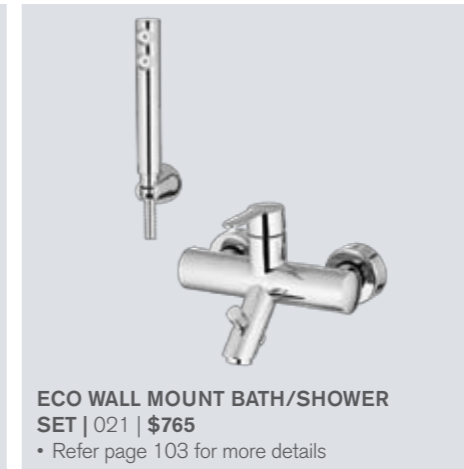

ECO SOLE FLOOR MOUNT BATH FILLER NO HANDSHOWER | 03ECNH/ES/CR | \$2195
 • Spout reach from centre 200mm
 • Height from floor to underside of spout 725mm

ECO SOLE FLOOR MOUNT BATH FILLER WITH HANDSHOWER | 03EC/ES/CR | \$2429
 • Spout reach from centre 200mm
 • Height from floor to underside of spout 800mm

VEGA FLOOR MOUNT BATH FILLER WITH HANDSHOWER | 03ECVM/ES/CR | \$2535
 • Spout reach from centre 175mm
 • Height from floor to underside of spout 800mm

VELA FLOOR MOUNT BATH FILLER HANDSHOWER | 03EV/VR/CR | \$2999
 • Spout reach from centre 250mm
 • Height from floor to underside of spout 915mm

PORTOFINO DECK MOUNT BATH/SHOWER SET | 782358 | \$615

PORTOFINO DECK MOUNT BATH MIXER & SPOUT | 782248 | \$399

ECO WALL MOUNT BATH/SHOWER SET | 021 | \$765
 • Refer page 103 for more details

VIAREGGIO WALL MOUNT BATH/SHOWER MIXER | 306 | \$1159
 • Refer page 125 for more details