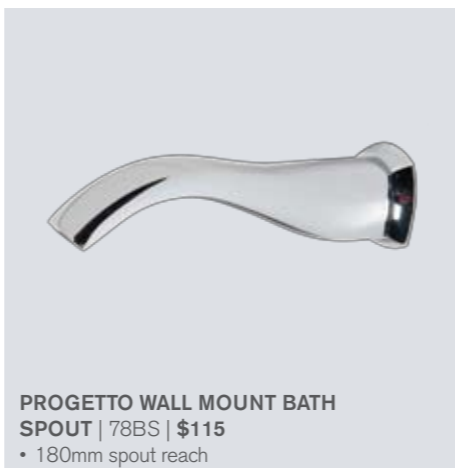

ONDA WALL MOUNT SPOUT | 349 | \$229
• 180mm spout reach
• Priced in Chrome; also available in finishes of the Onda range, refer page 119 for options and pricing

VIAREGGIO WALL MOUNT BATH SPOUT
120MM | 341 | \$169
180MM | 342 | \$189
• Priced in Chrome; also available in finishes of the Viareggio range, refer page 125 for options and pricing

new

DIVERTER

TUBE WALL MOUNT BATH SPOUT | 37BS | \$89
TUBE WALL MOUNT BATH SPOUT WITH DIVERTER | 37BS/DIV | \$125
• 150mm spout reach

PONSI DECK MOUNT SWIVEL BATH SPOUT | 558/S | \$399
• 160mm spout reach
• Available in Chrome (CR) **As priced**, Satin Chrome (CC) \$495 and Brushed Nickel (NV) \$619

PONSI DECK MOUNT BATH SPOUT | 353 | \$545
• 185mm spout reach
• Priced in Chrome; also available in finishes of the Viareggio range, refer page 125 for options and pricing

new

METRO BATH SPOUT | 75BS | \$139
• 150mm spout reach

PORTOFINO WALL MOUNT BATH SPOUT | 12020 | \$115
• 170mm spout reach

PROGETTO WALL MOUNT BATH SPOUT | 78BS | \$115
• 180mm spout reach

CASCADE 1 WATERFALL DECK MOUNT BATH SPOUT | 12016 | \$135
• Mounts onto side of bath