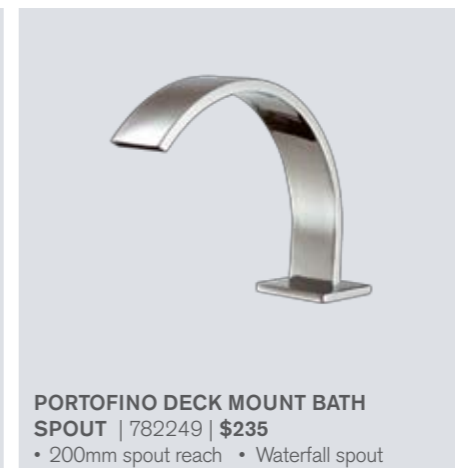

new

DIVERTER

TUBE WALL MOUNT BATH SPOUT | 37BS | \$89
TUBE WALL MOUNT BATH SPOUT WITH DIVERTER | 37BS/DIV | \$125
• 150mm spout reach

PONSI DECK MOUNT SWIVEL BATH SPOUT | 558/S | \$399
• 160mm spout reach
• Available in Chrome (CR) **As priced**, Satin Chrome (CC) \$495 and Brushed Nickel (NV) \$619

PONSI DECK MOUNT BATH SPOUT | 353 | \$545
• 185mm spout reach
• Priced in Chrome; also available in finishes of the Viareggio range, refer page 125 for options and pricing

new

METRO BATH SPOUT | 75BS | \$139
• 150mm spout reach

PORTOFINO WALL MOUNT BATH SPOUT | 12020 | \$115
• 170mm spout reach

PROGETTO WALL MOUNT BATH SPOUT | 78BS | \$115
• 180mm spout reach

CASCADE 1 WATERFALL DECK MOUNT BATH SPOUT | 12016 | \$135
• Mounts onto side of bath

PORTOFINO DECK MOUNT BATH SPOUT | 782249 | \$235
• 200mm spout reach • Waterfall spout

JAZZ DECK MOUNT BATH SPOUT | 12018 | \$275
• 195mm spout reach

BATHS

BATHS