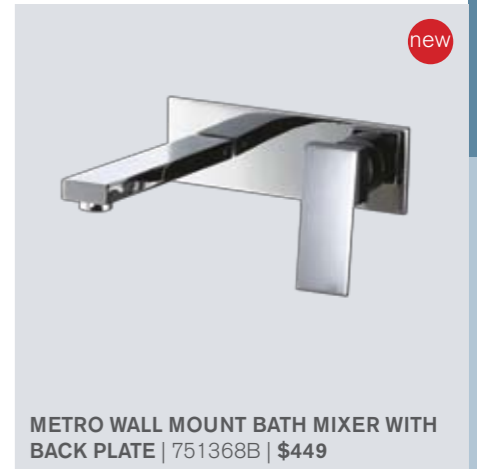

VEGA FLOOR MOUNT BATH FILLER WITH HANDSHOWER | 03ECVM/ES/CR | \$2535
 • Spout reach from centre 175mm
 • Height from floor to underside of spout 800mm

VELA FLOOR MOUNT BATH FILLER HANDSHOWER | 03EV/VR/CR | \$2999
 • Spout reach from centre 250mm
 • Height from floor to underside of spout 915mm

PORTOFINO DECK MOUNT BATH/SHOWER SET | 782358 | \$615

PORTOFINO DECK MOUNT BATH MIXER & SPOUT | 782248 | \$399

ECO WALL MOUNT BATH/SHOWER SET | 021 | \$765
 • Refer page 103 for more details

VIAREGGIO WALL MOUNT BATH/SHOWER MIXER | 306 | \$1159
 • Refer page 125 for more details

METRO WALL MOUNT BATH MIXER WITH BACK PLATE | 751368B | \$449

VIAREGGIO FLOOR MOUNT BATH/SHOWER MIXER | 306/B | \$2249
 • Refer page 125 for more details

MILANO WALL MOUNT BATH SPOUT | 5041BK | \$1849

new

MARE WALL MOUNT BATH SPOUT | 1041 | \$619
• 200mm spout reach

new

CASCADE 2 WATERFALL BATH SPOUT | 12017 | \$235
• 75mm spout reach

VELA WALL MOUNT BATH SPOUT
210MM | 346 | \$409
250MM | 346/1 | \$409
• Available in Chrome (CR) **As priced**, Satin Chrome (CC) \$515, and Brushed Nickel (NV) \$595
• Also available custom length (\$POA)