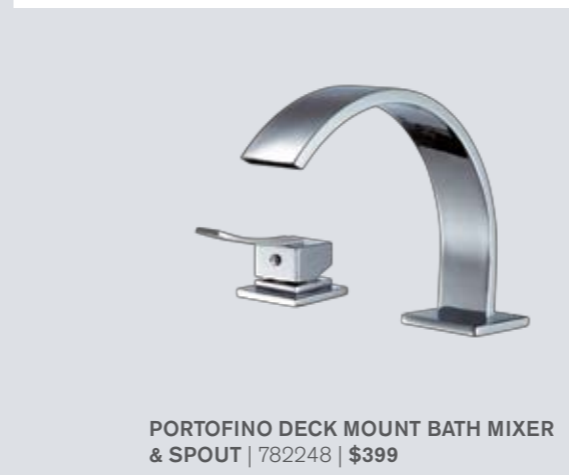

PORTOFINO DECK MOUNT BATH/SHOWER SET | 782358 | $615

VIAREGGIO WALL MOUNT BATH/SHOWER MIXER | 306 | $1159
• Refer page 125 for more details

PORTOFINO DECK MOUNT BATH MIXER & SPOUT | 782248 | $399