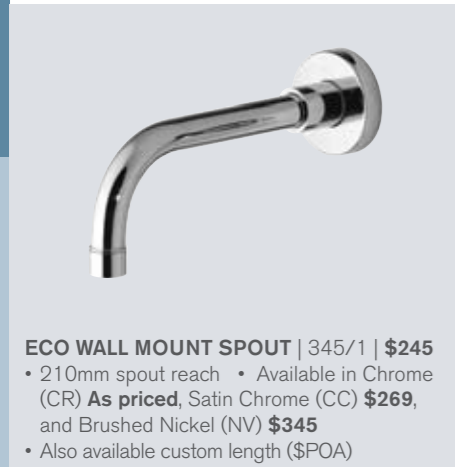

METRO WALL MOUNT BATH MIXER WITH BACK PLATE | 751368B | \$449

VIAREGGIO FLOOR MOUNT BATH/SHOWER MIXER | 306/B | \$2249
 • Refer page 125 for more details

MILANO WALL MOUNT BATH SPOUT | 5041BK | \$1849

new

MARE WALL MOUNT BATH SPOUT | 1041 | \$619
• 200mm spout reach

new

CASCADE 2 WATERFALL BATH SPOUT | 12017 | \$235
• 75mm spout reach

VELA WALL MOUNT BATH SPOUT
210MM | 346 | \$409
250MM | 346/1 | \$409
• Available in Chrome (CR) **As priced**, Satin Chrome (CC) \$515, and Brushed Nickel (NV) \$595
• Also available custom length (\$POA)

new

TUBE SWIVEL WALL MOUNT BATH SPOUT | 37BS-SW | \$265
• 225mm spout reach

PROGETTO CASCADE 3 WATERFALL BATH SPOUT | 12021 | \$425
• 150mm spout reach

ECO WALL MOUNT SPOUT | 345/1 | \$245
• 210mm spout reach • Available in Chrome (CR) **As priced**, Satin Chrome (CC) \$269, and Brushed Nickel (NV) \$345
• Also available custom length (\$POA)

ONDA WALL MOUNT SPOUT | 349 | \$229
• 180mm spout reach
• Priced in Chrome; also available in finishes of the Onda range, refer page 119 for options and pricing

VIAREGGIO WALL MOUNT BATH SPOUT
120MM | 341 | \$169
180MM | 342 | \$189
• Priced in Chrome; also available in finishes of the Viareggio range, refer page 125 for options and pricing