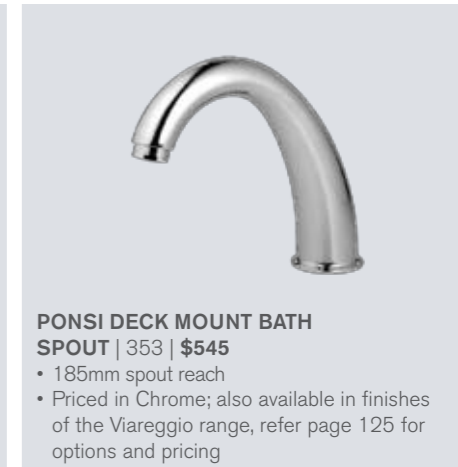

new

TUBE SWIVEL WALL MOUNT BATH SPOUT | 37BS-SW | \$265
• 225mm spout reach

PROGETTO CASCADE 3 WATERFALL BATH SPOUT | 12021 | \$425
• 150mm spout reach

ECO WALL MOUNT SPOUT | 345/1 | \$245
• 210mm spout reach • Available in Chrome (CR) **As priced**, Satin Chrome (CC) \$269, and Brushed Nickel (NV) \$345
• Also available custom length (\$POA)

ONDA WALL MOUNT SPOUT | 349 | \$229
• 180mm spout reach
• Priced in Chrome; also available in finishes of the Onda range, refer page 119 for options and pricing

VIAREGGIO WALL MOUNT BATH SPOUT
120MM | 341 | \$169
180MM | 342 | \$189
• Priced in Chrome; also available in finishes of the Viareggio range, refer page 125 for options and pricing

new

DIVERTER

TUBE WALL MOUNT BATH SPOUT | 37BS | \$89
TUBE WALL MOUNT BATH SPOUT WITH DIVERTER | 37BS/DIV | \$125
• 150mm spout reach

PONSI DECK MOUNT SWIVEL BATH SPOUT | 558/S | \$399
• 160mm spout reach
• Available in Chrome (CR) **As priced**, Satin Chrome (CC) \$495 and Brushed Nickel (NV) \$619

PONSI DECK MOUNT BATH SPOUT | 353 | \$545
• 185mm spout reach
• Priced in Chrome; also available in finishes of the Viareggio range, refer page 125 for options and pricing

new

METRO BATH SPOUT | 75BS | \$139
• 150mm spout reach