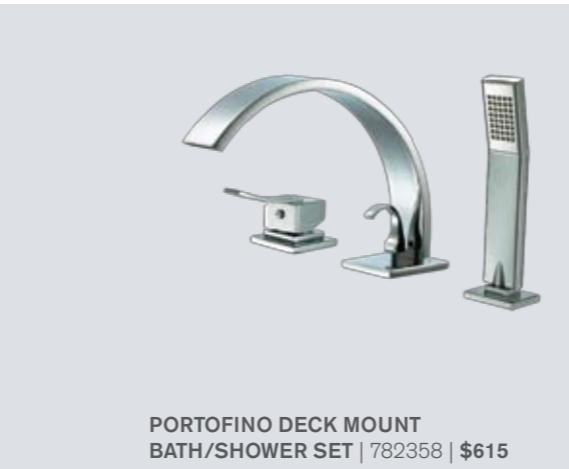

ECO SOLE FLOOR MOUNT BATH FILLER NO HANDSHOWER | 03ECNH/ES/CR | \$2195
 • Spout reach from centre 200mm
 • Height from floor to underside of spout 725mm

ECO SOLE FLOOR MOUNT BATH FILLER WITH HANDSHOWER | 03EC/ES/CR | \$2429
 • Spout reach from centre 200mm
 • Height from floor to underside of spout 800mm

VEGA FLOOR MOUNT BATH FILLER WITH HANDSHOWER | 03ECVM/ES/CR | \$2535
 • Spout reach from centre 175mm
 • Height from floor to underside of spout 800mm

VELA FLOOR MOUNT BATH FILLER HANDSHOWER | 03EV/VR/CR | \$2999
 • Spout reach from centre 250mm
 • Height from floor to underside of spout 915mm