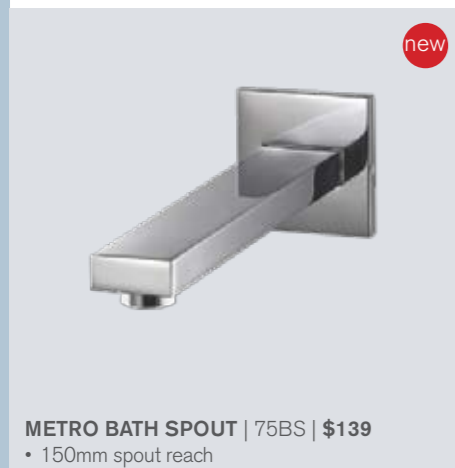

new

TUBE SWIVEL WALL MOUNT BATH SPOUT | 37BS-SW | \$265
• 225mm spout reach

PROGETTO CASCADE 3 WATERFALL BATH SPOUT | 12021 | \$425
• 150mm spout reach

ECO WALL MOUNT SPOUT | 345/1 | \$245
• 210mm spout reach • Available in Chrome (CR) **As priced**, Satin Chrome (CC) \$269, and Brushed Nickel (NV) \$345
• Also available custom length (\$POA)

ONDA WALL MOUNT SPOUT | 349 | \$229
• 180mm spout reach
• Priced in Chrome; also available in finishes of the Onda range, refer page 119 for options and pricing

VIAREGGIO WALL MOUNT BATH SPOUT
120MM | 341 | \$169
180MM | 342 | \$189
• Priced in Chrome; also available in finishes of the Viareggio range, refer page 125 for options and pricing

new

DIVERTER

TUBE WALL MOUNT BATH SPOUT | 37BS | \$89
TUBE WALL MOUNT BATH SPOUT WITH DIVERTER | 37BS/DIV | \$125
• 150mm spout reach

PONSI DECK MOUNT SWIVEL BATH SPOUT | 558/S | \$399
• 160mm spout reach
• Available in Chrome (CR) **As priced**, Satin Chrome (CC) \$495 and Brushed Nickel (NV) \$619

PONSI DECK MOUNT BATH SPOUT | 353 | \$545
• 185mm spout reach
• Priced in Chrome; also available in finishes of the Viareggio range, refer page 125 for options and pricing

new

METRO BATH SPOUT | 75BS | \$139
• 150mm spout reach