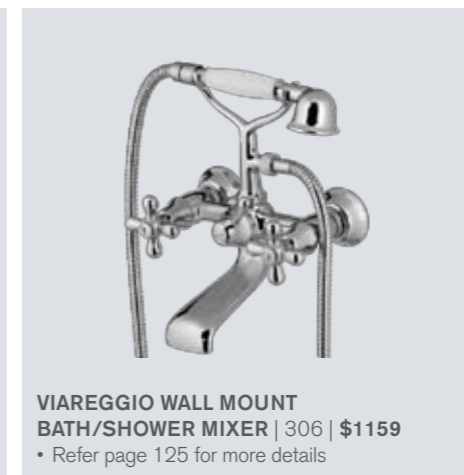

ECO SOLE FLOOR MOUNT BATH FILLER NO HANDSHOWER | 03ECNH/ES/CR | \$2195
 • Spout reach from centre 200mm
 • Height from floor to underside of spout 725mm

ECO SOLE FLOOR MOUNT BATH FILLER WITH HANDSHOWER | 03EC/ES/CR | \$2429
 • Spout reach from centre 200mm
 • Height from floor to underside of spout 800mm

VEGA FLOOR MOUNT BATH FILLER WITH HANDSHOWER | 03ECVM/ES/CR | \$2535
 • Spout reach from centre 175mm
 • Height from floor to underside of spout 800mm

VELA FLOOR MOUNT BATH FILLER HANDSHOWER | 03EV/VR/CR | \$2999
 • Spout reach from centre 250mm
 • Height from floor to underside of spout 915mm

PORTOFINO DECK MOUNT BATH/SHOWER SET | 782358 | \$615

PORTOFINO DECK MOUNT BATH MIXER & SPOUT | 782248 | \$399

ECO WALL MOUNT BATH/SHOWER SET | 021 | \$765
 • Refer page 103 for more details

VIAREGGIO WALL MOUNT BATH/SHOWER MIXER | 306 | \$1159
 • Refer page 125 for more details