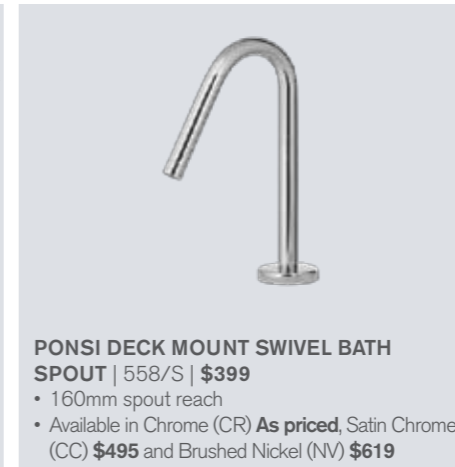

MARE WALL MOUNT BATH SPOUT | 1041 | \$619
• 200mm spout reach

new

CASCADE 2 WATERFALL BATH SPOUT | 12017 | \$235
• 75mm spout reach

VELA WALL MOUNT BATH SPOUT
210MM | 346 | \$409
250MM | 346/1 | \$409
• Available in Chrome (CR) **As priced**, Satin Chrome (CC) \$515, and Brushed Nickel (NV) \$595
• Also available custom length (\$POA)

new

TUBE SWIVEL WALL MOUNT BATH SPOUT | 37BS-SW | \$265
• 225mm spout reach

PROGETTO CASCADE 3 WATERFALL BATH SPOUT | 12021 | \$425
• 150mm spout reach

ECO WALL MOUNT SPOUT | 345/1 | \$245
• 210mm spout reach • Available in Chrome (CR) **As priced**, Satin Chrome (CC) \$269, and Brushed Nickel (NV) \$345
• Also available custom length (\$POA)

ONDA WALL MOUNT SPOUT | 349 | \$229
• 180mm spout reach
• Priced in Chrome; also available in finishes of the Onda range, refer page 119 for options and pricing

VIAREGGIO WALL MOUNT BATH SPOUT
120MM | 341 | \$169
180MM | 342 | \$189
• Priced in Chrome; also available in finishes of the Viareggio range, refer page 125 for options and pricing

new

DIVERTER

TUBE WALL MOUNT BATH SPOUT | 37BS | \$89
TUBE WALL MOUNT BATH SPOUT WITH DIVERTER | 37BS/DIV | \$125
• 150mm spout reach

PONSI DECK MOUNT SWIVEL BATH SPOUT | 558/S | \$399
• 160mm spout reach
• Available in Chrome (CR) **As priced**, Satin Chrome (CC) \$495 and Brushed Nickel (NV) \$619