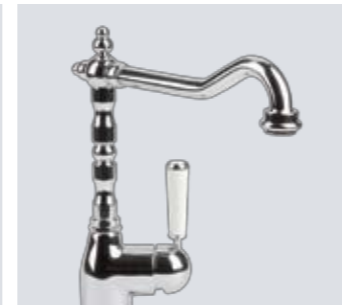

METRO SINK MIXER CHROME | 753325/CR | \$489
INOX | 753325/BN | \$645
 • 5 Star WELS water rating

TUBE DUAL FUNCTION SINK MIXER CHROME | 503266 | \$479
 • Mixer & filter tap all in one
 • Requires filter
 • 5 Star WELS water rating

KITCHEN TAPWARE

KITCHEN TAPWARE

WHALLEY SINK MIXER BRUSHED NICKEL | FTTP922/NV

PEGASO SINK MIXER CHROME | 085/P4/CR

VIAREGGIO SINK MIXER ANTIQUE COPPER | 607/RA

ONDA SINK MIXER ANTIQUE BRONZE | 060/BA

WHALLEY SINK MIXER
FTTP922 | \$705
• Available in Chrome (CR) **As priced**, Brushed Nickel (NV) \$809, Gold (AU) \$809 or Antique Bronze (BA) \$809

TURTON BRIDGE SINK MIXER
FTTP918 | \$749
• Available in Chrome (CR) **As priced**, Brushed Nickel (NV) \$849, Gold (AU) \$849 or Antique Bronze (BA) \$849

TURTON SINK MIXER
FTTP914 | \$655
• Available in Chrome (CR) **As priced**, Brushed Nickel (NV) \$749, Gold (AU) \$749 or Antique Bronze (BA) \$749

SUMMERSET SINK MIXER CHROME | FTTP913 | \$925
• 2 Star WELS water rating

STILMAR SINK MIXER | 258 | \$905
• Priced in Chrome with metal handle; also available in options of the Stilmar range, refer page 121 for options and pricing