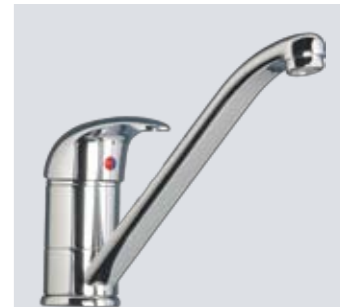

VIAREGGIO SINK MIXER 607 | \$495
• Priced in Chrome; also available in finishes of the Viareggio range, refer page 125 for options and pricing

IMPERIAL SINK MIXER CHROME | IMP04P/CR | \$695
GOLD | IMP04P/AU | \$845
• Dual flow tubular spout recommended for low or restricted pressure

IMPERIAL LEVER SINK MIXER CHROME | IMP04PL/CR | \$695
GOLD | IMP04PL/AU | \$845
• Dual flow tubular spout recommended for low or restricted pressure

COLONIAL LEVER SINK MIXER CHROME | COL13LTS/CR | \$585
GOLD | COL13LTS/AU | \$765
• Dual flow tubular spout recommended for low or restricted pressure

PEGASO SINK MIXER CHROME | 085/CR | \$765
SATIN CHROME | 085/CC | \$959
• Priced with P4 handles, refer page 117 for handle options and pricing

VIAREGGIO WALL MOUNT SINK MIXER 613 | \$479
• Priced in Chrome; also available in finishes of the Viareggio range, refer page 125 for options and pricing

VIAREGGIO WALL MOUNTED SINK MIXER 612 | \$479
• Priced in Chrome; also available in finishes of the Viareggio range, refer page 125 for options and pricing

JAZZ SINK MIXER WITH PULLOUT SPOUT CHROME
203248 | \$309
• 2 spray patterns
• 5 Star WELS water rating