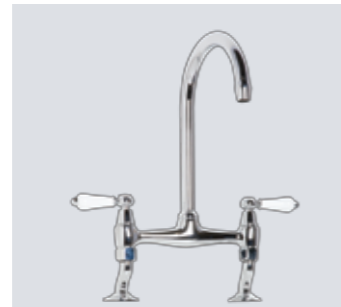

SUMMERSET SINK MIXER CHROME | FTTP913 | \$925
• 2 Star WELS water rating

STILMAR SINK MIXER | 258 | \$905
• Priced in Chrome with metal handle; also available in options of the Stilmar range, refer page 121 for options and pricing

ONDA SINK MIXER | 060 | \$495
• Priced in Chrome; also available in finishes of the Onda range, refer page 119 for options and pricing

VIAREGGIO SINK MIXER 605 | \$515
• Priced in Chrome; also available in finishes of the Viareggio range, refer page 125 for options and pricing

VIAREGGIO SINK MIXER 607 | \$495
• Priced in Chrome; also available in finishes of the Viareggio range, refer page 125 for options and pricing

IMPERIAL SINK MIXER CHROME | IMP04P/CR | \$695
GOLD | IMP04P/AU | \$845
• Dual flow tubular spout recommended for low or restricted pressure

IMPERIAL LEVER SINK MIXER CHROME | IMP04PL/CR | \$695
GOLD | IMP04PL/AU | \$845
• Dual flow tubular spout recommended for low or restricted pressure

COLONIAL LEVER SINK MIXER CHROME | COL13LTS/CR | \$585
GOLD | COL13LTS/AU | \$765
• Dual flow tubular spout recommended for low or restricted pressure