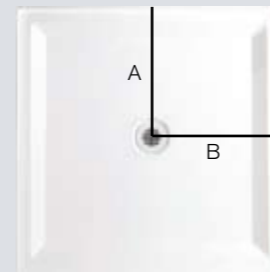

BOSTON Shower Base - Centre Waste
900 x 900mm A: 450mm B: 450mm
1000 x 1000mm A: 500mm B: 500mm

quality + design +
choice

Prices include GST and are a guide only.
Accessories shown are not included.
For more information and detailed specifications please refer to our website.