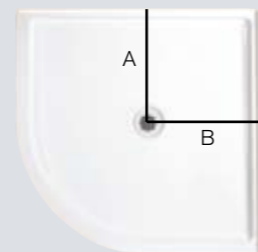

- Comes standard with a flat acrylic wall liner only - refer page 166 for shower shelving options
- Also suitable for tiled walls (acrylic wall liner not required) less \$250 from above prices

CARRA Shower Base - Rear Waste
1000 x 1000mm only
A: 150mm B: 150mm