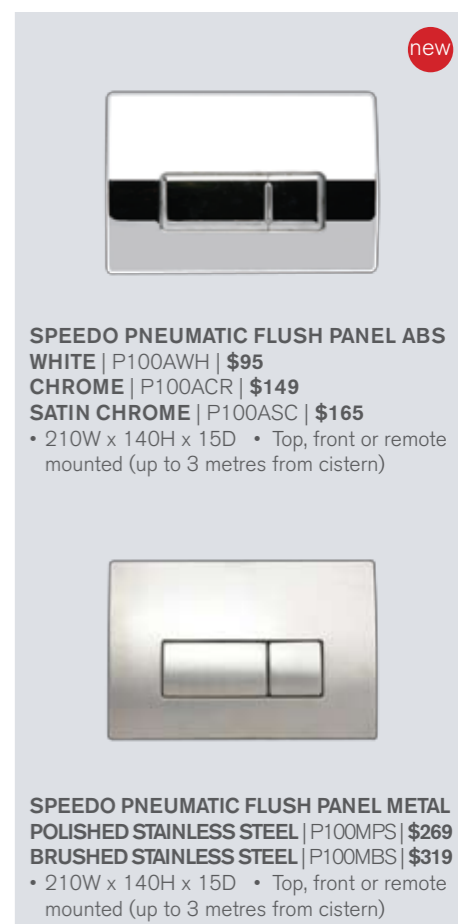

SPEEDO INWALL CISTERN
 SPC100 | **\$289**
 • 4 Star WELS water rating (4.5/3 litre dual flush) can be adjusted to 6/3 litre flush
 • Mounts in wall directly behind toilet pan
 • Suits floor mount toilet pans
 • 85mm total cistern thickness; fits within 90mm wall cavity
 • Height from centre of flush pipe to top of cistern; max 900mm min 720mm
 • Fully insulated against condensation
 • Flush panel easily removed to provide full access to cistern for servicing

STEP 3. Choose your preferred button

SPEEDO FLUSH PANEL ABS
 WHITE | C100AWH | **\$69**
 CHROME | C100ACR | **\$119**
 • 245W x 160H x 15D • Provides access for servicing

SPEEDO FLUSH PANEL METAL
 CHROME | C100MCR | **\$269**
 SATIN CHROME | C100MSC | **\$319**
 • 245W x 160H x 10D • Provides access for servicing

SPEEDO SLIM FLUSH PANEL ABS
 CHROME | C100SCR | **\$189**
 BLACK/CHROME | C100SBL | **\$269**
 • 245W x 160H x 7D • Provides access for servicing

SPEEDO PNEUMATIC FLUSH PANEL ABS
 WHITE | P100AWH | **\$95**
 CHROME | P100ACR | **\$149**
 SATIN CHROME | P100ASC | **\$165**
 • 210W x 140H x 15D • Top, front or remote mounted (up to 3 metres from cistern)