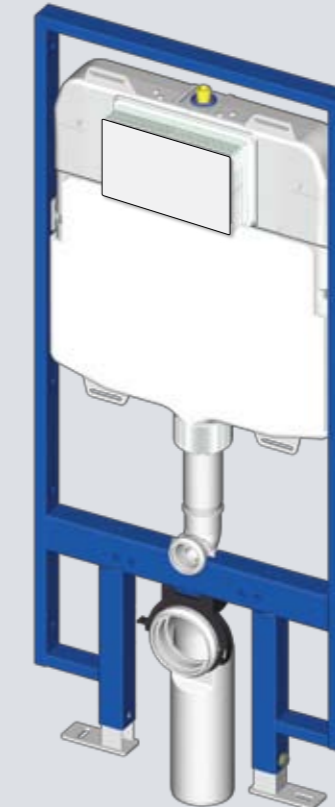

ZERO 45 WALL HUNG TOILET | VSV45/SCSTF | \$1285
• Includes soft close seat • 4 Star WELS water rating (4.5/3 litre flush)

SFERA 54 WALL HUNG TOILET | VSS54/SCSTF | \$1059
• Includes soft close seat • 4 Star WELS water rating (4.5/3 litre flush)
SFERA 54 WALL HUNG BIDET | BSS54 | \$839
PLUMBLINE WALL HUNG TOILET/BIDET BRACKET | PLWB | \$185

CETUS WALL HUNG TOILET | 110032 | \$275
CETUS TOILET SEAT STAINLESS STEEL HINGES | HF88 | \$109
CETUS SOFT CLOSE TOILET SEAT | HF88SC | \$145
CETUS WALL HUNG BIDET | 110450 | \$275
PLUMBLINE WALL HUNG TOILET/BIDET BRACKET | PLWB | \$185

CATALANO™

WALL HUNG

STEP 2. Confirm your installation method

SPEEDO FULL FRAME INWALL CISTERN SP100FF | \$699

- 4 Star WELS water rating (4.5/3 litre dual flush) can be adjusted to 6/3 litre flush
- Cistern pre-assembled into height adjustable steel frame making for extremely quick and simple installation - no extra pan bracket required
- Suits wall hung toilet pans
- 85mm total cistern & frame thickness allows for complete installation in 90mm wall cavity
- Minimum installation height to top of frame is 1170mm
- All fittings and fixings supplied for installation
- Fully insulated against condensation
- 90mm s trap pan connector fits into 100mm PVC pipe

SPEEDO FULL FRAME PNEUMATIC CISTERN | SO100FFP | \$699

- 4 Star WELS water rating (4.5/3 litre dual flush) can be adjusted to 6/3 litre flush
- Pneumatic cistern pre-assembled into height adjustable steel frame making for extremely quick and simple installation - no extra pan bracket required
- Suits under bench vanity mounting or low height inwall (i.e. under low windows)
- Minimum installation height to top of frame is 815mm
- Suits wall hung toilet pans
- Flush panel can be mounted top, front or remote (up to 3 metres from cistern)
- Cistern thickness 145mm
- All fittings and fixings supplied for installation
- Fully insulated against condensation