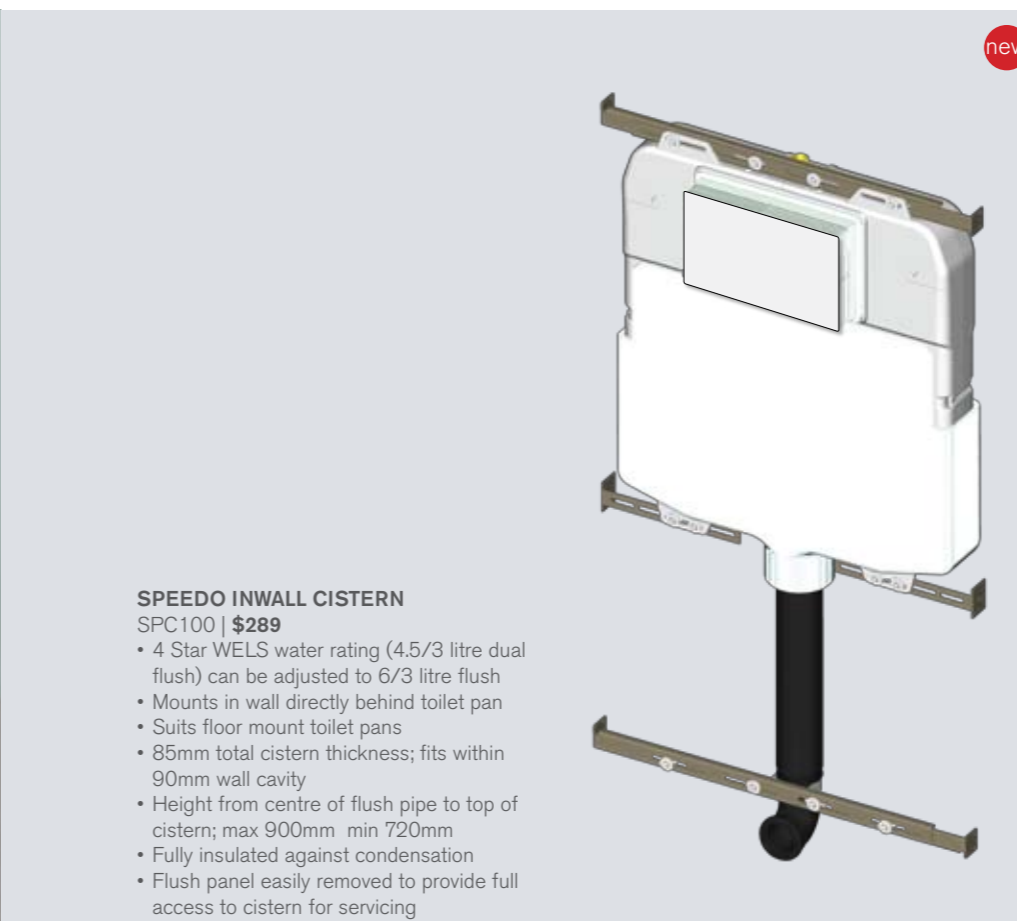

C 54 FLOOR MOUNT TOILET | VPC54/SCSTF | **\$899**
 • Includes soft close seat • S trap setout 105mm
 • 4 Star WELS water rating (4.5/3 litre flush)

NERO 55 FLOOR MOUNT TOILET | VP55NE/SCSTFNE | **\$2049**
 • Includes soft close seat • S trap setout 110mm
 • 4 Star WELS water rating (4.5/3 litre flush)

ZERO 55 FLOOR MOUNT TOILET | VP55/SCSTF | **\$1299**
 • Includes soft close seat • S trap setout 110mm
 • 4 Star WELS water rating (4.5/3 litre flush)

CATALANO™

FLOOR MOUNT

STEP 2. Confirm your installation method

SPEEDO INWALL CISTERN
 SPC100 | **\$289**
 • 4 Star WELS water rating (4.5/3 litre dual flush) can be adjusted to 6/3 litre flush
 • Mounts in wall directly behind toilet pan
 • Suits floor mount toilet pans
 • 85mm total cistern thickness; fits within 90mm wall cavity
 • Height from centre of flush pipe to top of cistern; max 900mm min 720mm
 • Fully insulated against condensation
 • Flush panel easily removed to provide full access to cistern for servicing

SPEEDO PNEUMATIC CISTERN | SPP100 | **\$289**
 • 4 Star WELS water rating (4.5/3 litre dual flush) can be adjusted to 6/3 litre flush
 • Top, front or remote flush
 • Suits under bench vanity mounting, low height inwall (i.e. under low windows) or remote (i.e. when there is no room behind toilet pan for inwall cistern). Cistern can be mounted up to 3 metres from flush panel so could be mounted in a ceiling, cupboard or inwall behind a removable tile or mirror. When mounted remotely access to the cistern is still required. When mounting flush panel directly to top or front of cistern, panel is easily removed to provide full access for servicing
 • Suits floor mount toilet pans, or wall hung toilet pans when coupled with Plumblin Wall Hung Toilet Bracket (Code: PLWB) **\$185**
 • Cistern thickness 145mm
 • Minimum height from centre of flush pipe to top of cistern 480mm
 • Fully insulated against condensation